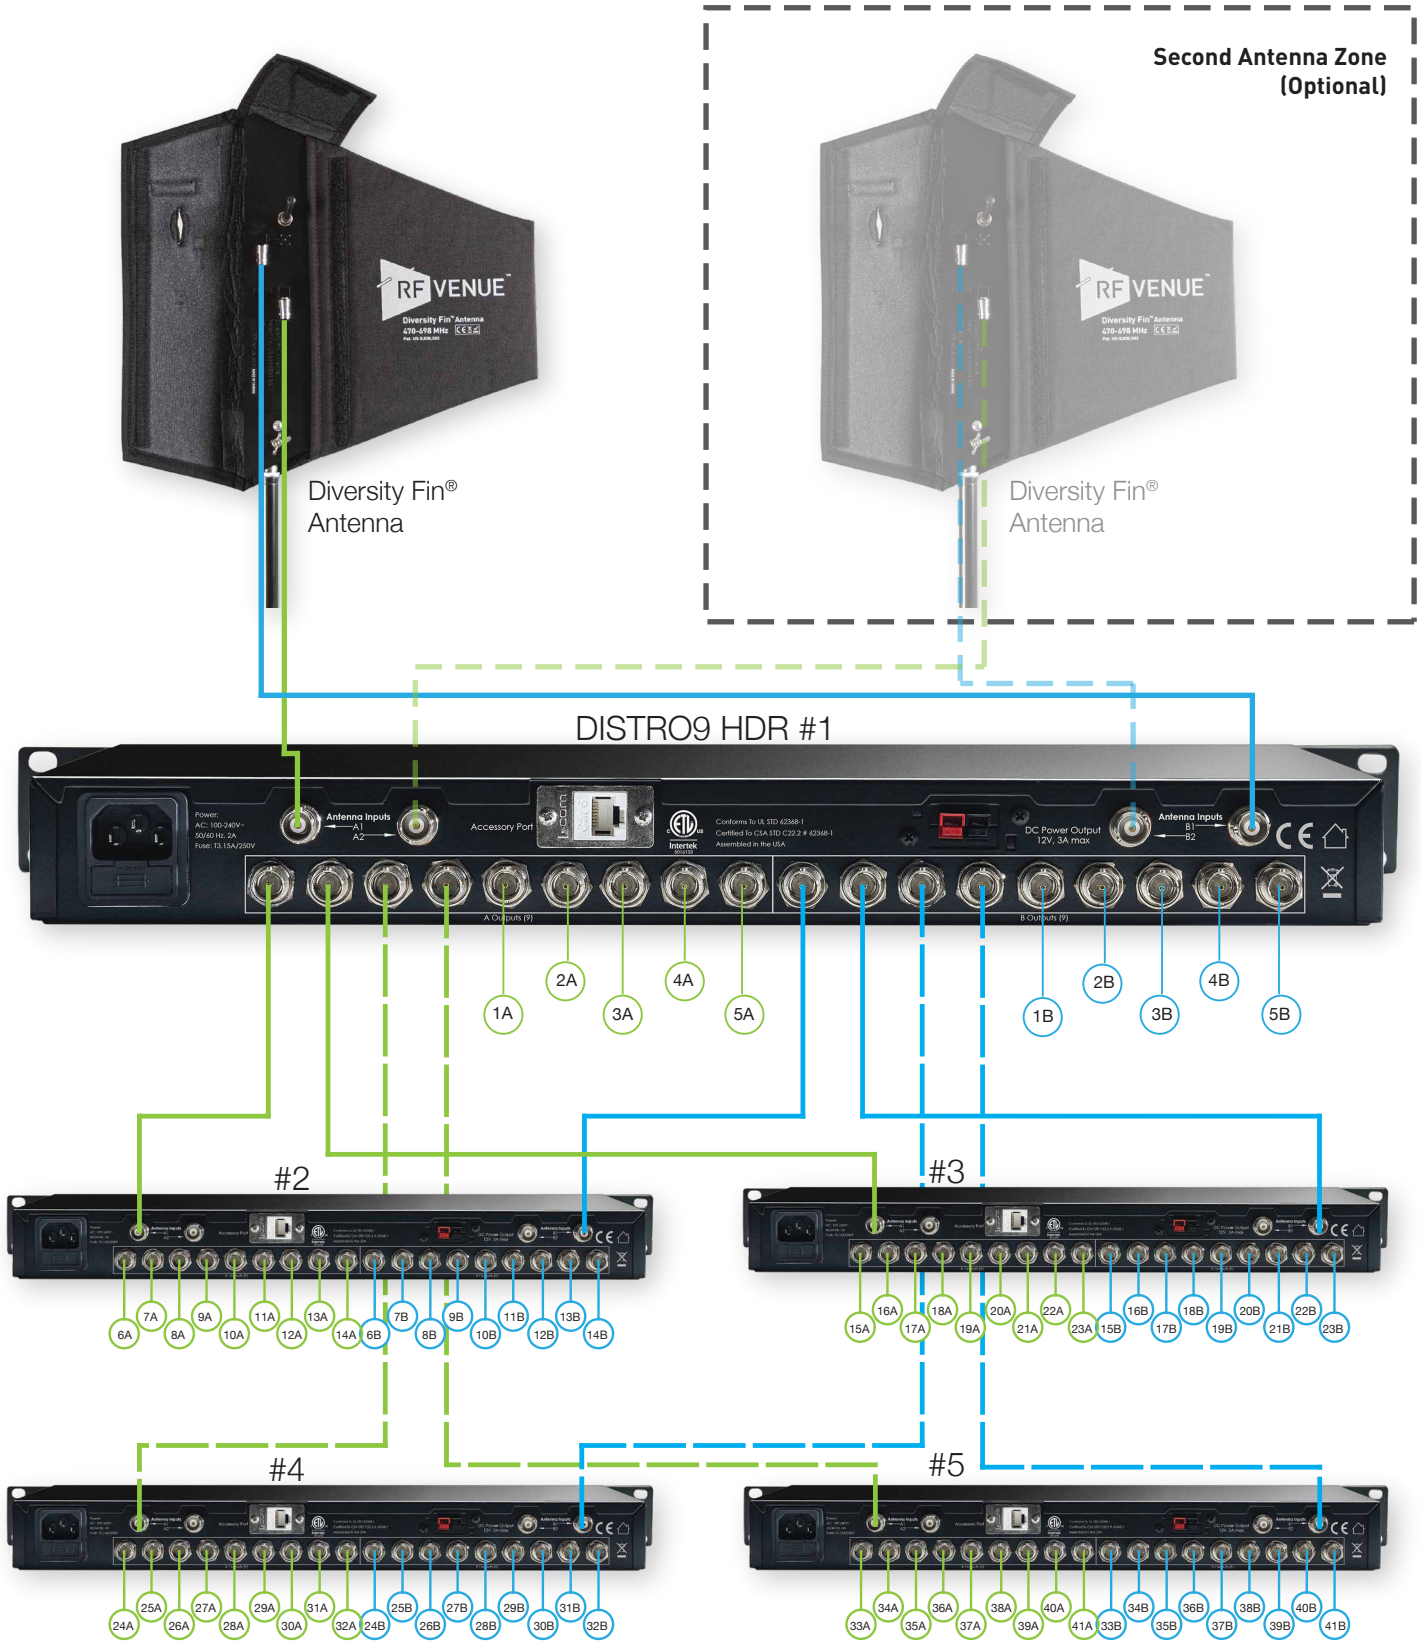

41 Wireless Microphone Channels

*DISTRO9HDR #1 (Master) can feed signals to up to 9 additional DISTRO9HDRs. Each connected DISTRO9HDR can feed up to 9 receivers.

*Note: All outputs are equivalent. Any "A" can be paired with any "B" and any pair can be cascaded.